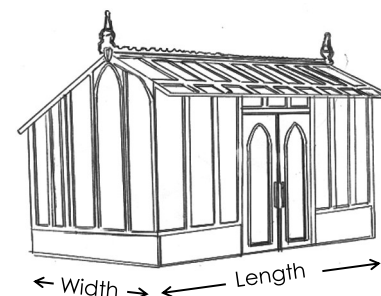

Nantucket Includes double arched doors, two jalousie windows, eave overhangs, gussets, ridge scallop and two finials.

Width	Length	Greenhouse without Base Wall	18" High Sturdi-Built Base Wall	Thermal Option	Tempered Glass or Twin Wall Roof	1-Tier Benches	2-Tier Benches
8'	12'	$ 19,220	$ 1,530	$ 2,880	$ 1,190	$ 1,320	$ 1,840
Freestanding	14'	22,100	1,810	3,190	1,390	1,460	1,720
height: 9'-2"	16'	24,940	2,100	3,510	1,580	1,460	1,720
Dbl 30" wide doors	18'	27,780	2,240	3,820	1,780	1,500	2,120
10'	12'	24,570	1,700	3,420	1,620	1,320	1,840
Freestanding	14'	28,220	1,980	3,770	1,880	1,460	1,720
height: 9'-6"	16'	30,950	2,240	4,110	2,150	1,460	1,720
Dbl 30" wide doors	18'	34,560	2,400	4,460	2,420	1,500	2,120
12'	12'	29,830	1,850	3,990	1,770	1,320	1,840
Freestanding	14'	31,800	2,120	4,360	2,070	1,460	1,720
height: 9'-9"	16'	35,790	2,400	4,740	2,370	1,460	1,720
Dbl 30" wide doors	18'	39,620	2,550	5,120	2,650	1,500	2,120

8' Nantucket Freestanding