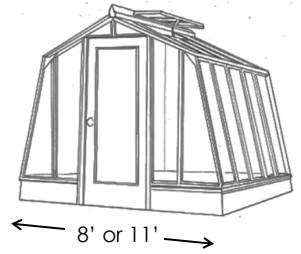

Freestanding Styles

Solite Consider placing the 8' wide Solite on an 18" high base wall.*

Width	Length	Greenhouse without Base Wall	9.5" High Sturdi-Built Base Wall	Thermal Option™	Tempered Glass or Twin Wall Roof	1-Tier Benches	2-Tier Benches
8' Freestanding	9'	$ 6,340	$ 920	$ 2,120	$ 510	$ 760	$ 1,020
height: 7'-8"	11'	7,240	1,030	2,390	620	780	1,060
24" wide door	12'	7,790	1,080	2,530	670	1,200	1,560
	14'	8,970	1,310	2,790	780	1,440	1,920
11' Freestanding	14'	13,100	1,470	3,630	1,180	1,600	2,280
height: 8'-1"	16'	14,540	1,700	3,960	1,350	1,600	2,280
36" wide door	18'	15,830	1,800	4,280	1,520	1,680	2,400

* 8' wide Freestanding has 6'-4" high door (2" shorter than standard door height). Using an optional 18" high base wall will allow for standard height door. Additional costs apply.

8' Solite Freestanding

Tropic Our 16' wide Tropic greenhouse can accommodate benches in center.

Width	Length	Greenhouse without Base Wall	32" High Sturdi-Built Base Wall	Thermal Option	Tempered Glass or Twin Wall Roof	1-Tier Benches	2-Tier Benches
10' Freestanding	12'	$ 9,920	$ 1,900	$ 2,440	$ 1,010	$ 1,320	$ 1,840
height: 8'-0"	14'	11,240	2,190	2,700	1,180	1,600	2,280
30" wide door	16'	12,450	2,480	2,960	1,350	1,600	2,280
16' Freestanding	20'	27,240	3,590	5,630	2,970	1,760	2,560
height: 10'-0"	24'	30,690	4,170	6,370	3,560	2,400	3,420
36" wide door	28'	32,630	4,750	7,120	4,160	2,520	3,600