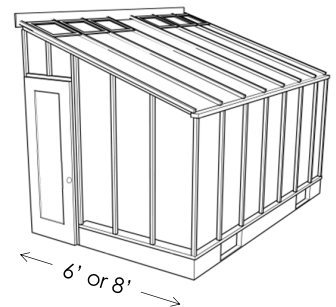

Side Wall Shelf

Questions? Call us! (503) 244-4100 or (800) 334-4115 or email: sturdi@sturdi-built.com

Lean-to Styles

Deluxe Regular Lean-to Regular is designed to sit on a 32" high base wall.

Width	Length	Greenhouse without Base Wall	32" High Sturdi-Built Base Wall	Thermal Option™	Tempered Glass or Twin Wall Roof	1-Tier Benches	2-Tier Benches
6' Regular Lean-to	12'	\$ 6,610	\$ 1,380	\$ 1,470	\$ 690	\$ 660	\$ 920
height: 8'-1"	14'	7,500	1,560	1,640	800	800	1,140
30" wide door	16'	8,360	1,740	1,780	910	800	1,140
8' Regular Lean-to	12'	8,470	1,620	1,960	910	660	920
height: 8'-9"	14'	9,680	1,790	2,160	1,070	800	1,140
30" wide door	18'	11,990	2,080	2,540	1,360	840	1,200

6' Deluxe Regular Lean-to

Deluxe Glass-to-Ground Lean-to Designed to sit on a 9 1/2" high base wall.

Width	Length	Greenhouse without Base Wall	9.5" High Sturdi-Built Base Wall	Thermal Option	Tempered Glass or Twin Wall Roof	1-Tier Benches	2-Tier Benches
6' Glass to Ground	12'	\$ 8,420	\$ 460	\$ 1,980	\$ 690	\$ 660	\$ 920
height: 8'-2"	14'	9,780	560	2,190	800	800	1,140
30" wide door	16'	11,070	670	2,390	910	800	1,140
8' Glass to Ground	12'	10,620	540	2,430	910	660	920
height: 8'-10"	14'	11,610	640	2,650	1,070	800	1,140
30" wide door	16'	12,300	730	2,870	1,210	800	1,140