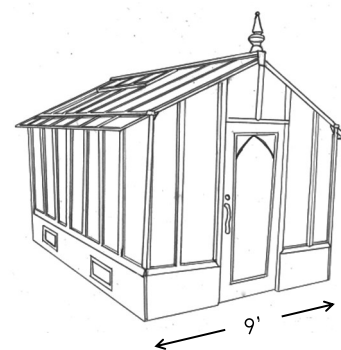

Garden Deluxe Includes arched door, one finial, eave overhangs, and rafter trusses or beams for roof support.

Width	Length	Greenhouse without Base Wall	18" High Sturdi-Built Base Wall	Thermal Option™	Tempered Glass or Twin Wall Roof	1-Tier Benches	2-Tier Benches
9'	12'	$ 13,870	$ 1,620	$ 3,110	$ 1,060	$ 1,320	$ 1,840
Freestanding	14'	15,900	1,890	3,450	1,230	1,600	2,280
height: 9'-0"	16'	17,860	2,160	3,770	1,410	1,600	2,280
30" wide door	18'	19,710	2,320	4,100	1,580	1,680	2,400
10'	12'	17,250	1,700	3,390	1,190	1,320	1,840
Freestanding	14'	19,890	1,980	3,730	1,390	1,600	2,280
height: 9'-3"	16'	22,420	2,240	4,090	1,580	1,600	2,280
35" wide door	18'	25,140	2,400	4,430	1,780	1,680	2,400
12'	14'	24,280	2,120	4,320	1,670	1,600	2,280
Freestanding	16'	27,230	2,400	4,710	1,900	1,600	2,280
height: 9'-10"	18'	30,310	2,550	5,090	2,150	1,680	2,400
35" wide door	20'	33,890	2,710	5,480	2,390	1,760	2,560
14'	14'	28,270	2,280	4,850	1,870	1,600	2,280
Freestanding	16'	31,790	2,550	5,260	2,130	1,600	2,280
height: 10'-5"	18'	35,350	2,710	5,670	2,400	1,680	2,400
36" wide door	20'	40,050	2,850	6,080	2,660	1,760	2,560
16'	18'	42,500	2,850	6,450	2,830	1,680	2,400
Freestanding	20'	46,570	3,160	6,900	3,150	1,760	2,560
height: 10'-10"	21'	48,540	3,330	7,360	3,300	2,400	3,420
36" wide door	23'	51,130	3,640	7,800	3,620	2,400	3,420

9' Garden Deluxe Freestanding