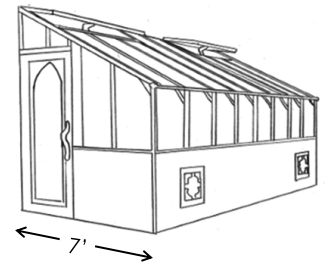

Width	Length	Greenhouse without Base Wall	Tempered Glass or Twin Wall Roof				
			9.5" High Base Wall	Thermal Option™	1-Tier Benches	2-Tier Benches	
5 1/2' Lean-to	9'	\$ 5,640	\$ 390	\$ 1,410	\$ 390	\$ 380	\$ 510
height: 8'-2"	11'	6,350	420	1,560	460	390	530
24" wide door	12'	6,600	440	1,650	510	600	780
7 1/2' Lean-to	12'	9,020	520	2,090	700	660	920
height: 8'-2"	14'	10,320	680	2,290	830	800	1,140
30" wide door	16'	11,420	830	2,480	950	800	1,140
9 1/2' Lean-to	12'	11,420	590	2,650	950	660	920
height: 9'-0"	14'	13,010	750	2,880	1,100	800	1,140
30" wide door	16'	14,600	920	3,110	1,250	800	1,140
	18'	15,950	950	3,340	1,420	840	1,200

← 5 1/2', 7 1/2' or 9 1/2' →

7 1/2' Solite Lean-to

Tropic Lean-to

Includes Standard door and pipe beam with wall braces for support.

Width	Length	Greenhouse without Base Wall	Tempered Glass or Twin Wall Roof				
			32" High Sturdi-Built Base Wall	Thermal Option	1-Tier Benches	2-Tier Benches	
7' Lean-to	12'	\$ 7,510	\$ 1,500	\$ 1,580	\$ 700	\$ 660	\$ 920
height: 8'-2"	14'	8,580	1,680	1,750	830	800	1,140
30" wide door	16'	9,550	1,850	1,910	950	800	1,140
	18'	10,520	1,980	2,070	1,060	840	1,200
9' Lean-to	12'	9,910	1,730	2,090	950	660	920
height: 8'-10"	14'	11,360	1,910	2,290	1,100	800	1,140
30" wide door	16'	12,800	2,080	2,490	1,250	800	1,140
	18'	14,140	2,200	2,680	1,420	840	1,200

← 7' or 9' →

7' Tropic Lean-to

Tudor Lean-to

Includes arched door, gussets, and redwood beam, and a steeper roof pitch.

Width	Length	Greenhouse without Base Wall	Tempered Glass or Twin Wall Roof				
			32" High Sturdi-Built Base Wall	Thermal Option	1-Tier Benches	2-Tier Benches	
7' Lean-to	11'	\$ 9,190	\$ 1,590	\$ 1,580	\$ 690	\$ 440	\$ 640
height: 9'-0"	12'	10,810	1,710	1,760	840	660	920
30" wide door	14'	12,380	1,810	1,940	980	800	1,140
	16'	13,900	1,910	2,110	1,110	800	1,140