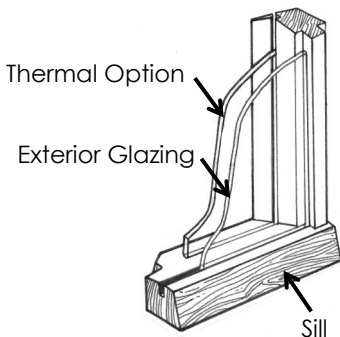

← 5 1/2', 7 1/2' or 9 1/2' →

7 1/2' Solite Lean-to

Tropic Lean-to

Includes Standard door and pipe beam with wall braces for support.

Width	Length	Greenhouse without Base Wall	Tempered Glass or Twin Wall Roof				
			32" High Sturdi-Built Base Wall	Thermal Option	1-Tier Benches	2-Tier Benches	
7' Lean-to	12'	\$ 7,510	\$ 1,500	\$ 1,580	\$ 700	\$ 660	\$ 920
height: 8'-2"	14'	8,580	1,680	1,750	830	800	1,140
30" wide door	16'	9,550	1,850	1,910	950	800	1,140
	18'	10,520	1,980	2,070	1,060	840	1,200
9' Lean-to	12'	9,910	1,730	2,090	950	660	920
height: 8'-10"	14'	11,360	1,910	2,290	1,100	800	1,140
30" wide door	16'	12,800	2,080	2,490	1,250	800	1,140
	18'	14,140	2,200	2,680	1,420	840	1,200

← 7' or 9' →

7' Tropic Lean-to

Tudor Lean-to

Includes arched door, gussets, and redwood beam, and a steeper roof pitch.

Width	Length	Greenhouse without Base Wall	Tempered Glass or Twin Wall Roof				
			32" High Sturdi-Built Base Wall	Thermal Option	1-Tier Benches	2-Tier Benches	
7' Lean-to	11'	\$ 9,190	\$ 1,590	\$ 1,580	\$ 690	\$ 440	\$ 640
height: 9'-0"	12'	10,810	1,710	1,760	840	660	920
30" wide door	14'	12,380	1,810	1,940	980	800	1,140
	16'	13,900	1,910	2,110	1,110	800	1,140

← 7' →

7' Tudor Lean-to

Thermal Option™

- A double glazing system exclusive to Sturdi-Built Greenhouse - create a more energy-efficient and insulated greenhouse.
- Choice of materials: window-clear acrylic or white twin wall polyethylene. The white twin wall provides some shading and light diffusion.
- The Thermal Option can be added to all or any part of the greenhouse, either now or later.
- Designed to breathe to accommodate the high humidity levels and moisture condensation always present in greenhouses. Installation is easy.