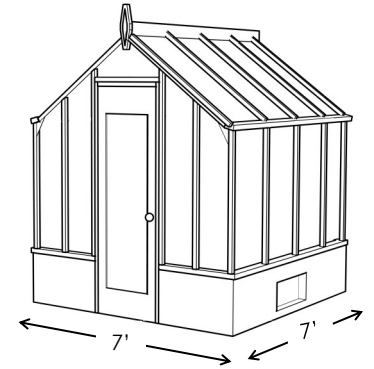

Trillium

- Made with a special laminated all-heart redwood frame, energy efficient twin wall polycarbonate roof and standard glass walls
- Includes 18" high, Redwood and Cedar base wall with built-in vents and 24" wide door
- Ample height (8'-4" at peak) with lots of vertical space for hanging plants and shelves
- Thermal Option™ (double glazing) available for extra energy efficiency

Size	Greenhouse with Sturdi-Built Base Wall	Thermal Option	Basic Package	or	Deluxe Package
7' x 7'	$ 6,499	$ 1,760	$ 970		$ 1,600
7' x 9'	7,899	2,040	1,140		1,780
7' x 11'	8,899	2,300	1,230		1,920
Accessory Packages					
	Basic Package	Deluxe Package			
(2) One-tier Benches	✓				
(2) Two-tier Benches		✓			
(2) Side Wall Shelves		✓			
120V Dr. Infrared Heater	✓	✓			
12" Oscillating Wall Mount Fan	✓	✓			
Thermometer/Hygrometer	✓				
Wireless Thermometer/Hygrometer w/ Remote Sensor		✓			
Plant Hanging Bar		✓			

7' x 7' Trillium Freestanding