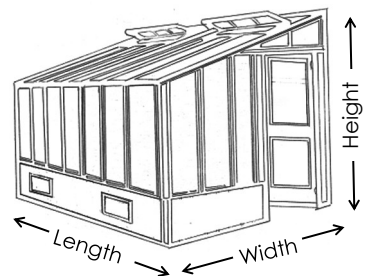

8' Garden Sunroom Lean-to