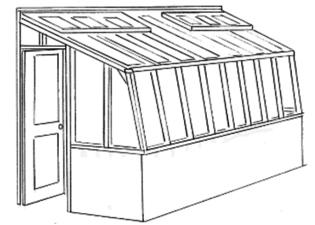

Width	Length	Greenhouse without Base Wall	Tempered Glass or Twin Wall Roof				
			9.5" High Base Wall	Thermal Option™	1-Tier Benches	2-Tier Benches	
5 1/2' Lean-to	9'	\$ 5,640	\$ 390	\$ 1,410	\$ 390	\$ 380	\$ 510
height: 8'-2"	11'	6,350	420	1,560	460	390	530
24" wide door	12'	6,600	440	1,650	510	600	780
7 1/2' Lean-to	12'	9,020	520	2,090	700	660	920
height: 8'-2"	14'	10,320	680	2,290	830	800	1,140
30" wide door	16'	11,420	830	2,480	950	800	1,140
9 1/2' Lean-to	12'	11,420	590	2,650	950	660	920
height: 9'-0"	14'	13,010	750	2,880	1,100	800	1,140
30" wide door	16'	14,600	920	3,110	1,250	800	1,140
	18'	15,950	950	3,340	1,420	840	1,200

← 5 1/2', 7 1/2' or 9 1/2' →

7 1/2' Solite Lean-to

Tropic Lean-to

Includes Standard door and pipe beam with wall braces for support.

Width	Length	Greenhouse without Base Wall	Tempered Glass or Twin Wall Roof				
			32" High Sturdi-Built Base Wall	Thermal Option	1-Tier Benches	2-Tier Benches	
7' Lean-to	12'	\$ 7,510	\$ 1,500	\$ 1,580	\$ 700	\$ 660	\$ 920
height: 8'-2"	14'	8,580	1,680	1,750	830	800	1,140
30" wide door	16'	9,550	1,850	1,910	950	800	1,140
	18'	10,520	1,980	2,070	1,060	840	1,200
9' Lean-to	12'	9,910	1,730	2,090	950	660	920
height: 8'-10"	14'	11,360	1,910	2,290	1,100	800	1,140
30" wide door	16'	12,800	2,080	2,490	1,250	800	1,140
	18'	14,140	2,200	2,680	1,420	840	1,200