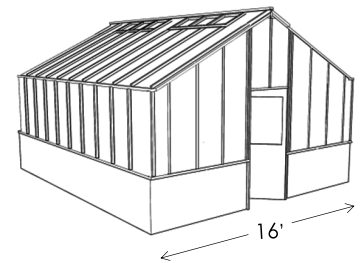

16' Deluxe Regular Freestanding

Deluxe Glass-to-Ground Designed to sit on a 9 1/2" high base wall. 10' model comes with redwood beams.

Width	Length	Greenhouse without Base Wall	Tempered Glass or				
			9.5" High Sturdi-Built Base Wall	Thermal Option	Twin Wall Roof	1-Tier Benches	2-Tier Benches
9' Glass-to-Ground	12'	$ 11,970	$ 1,120	$ 3,110	$ 1,060	$ 1,320	$ 1,840
Freestanding	14'	13,770	1,350	3,450	1,230	1,600	2,280
height: 8'-4"	16'	15,490	1,590	3,770	1,410	1,600	2,280
30" wide door	18'	16,610	1,700	4,100	1,580	1,680	2,400
10' Glass-to-Ground	12'	13,530	1,190	3,450	1,190	1,320	1,840
Freestanding	14'	15,620	1,410	3,800	1,390	1,600	2,280
height: 8'-8"	16'	17,580	1,640	4,140	1,580	1,600	2,280
35" wide door	18'	19,320	1,750	4,490	1,780	1,680	2,400