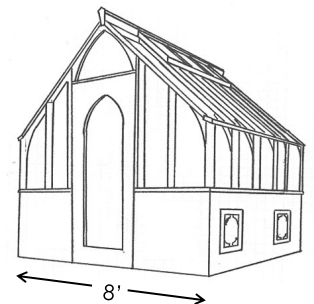

* 8' wide Freestanding has 6'-4" high door (2" shorter than standard door height). Using an optional 18" high base wall will allow for standard height door. Additional costs apply.

8' Solite Freestanding

Tropic Our 16' wide Tropic greenhouse can accommodate benches in center.

Width	Length	Greenhouse without Base Wall	32" High Sturdi-Built Base Wall	Thermal Option	Tempered Glass or Twin Wall Roof	1-Tier Benches	2-Tier Benches
10' Freestanding	12'	\$ 9,920	\$ 1,900	\$ 2,440	\$ 1,010	\$ 1,320	\$ 1,840
height: 8'-0"	14'	11,240	2,190	2,700	1,180	1,600	2,280
30" wide door	16'	12,450	2,480	2,960	1,350	1,600	2,280
16' Freestanding	20'	27,240	3,590	5,630	2,970	1,760	2,560
height: 10'-0"	24'	30,690	4,170	6,370	3,560	2,400	3,420
36" wide door	28'	32,630	4,750	7,120	4,160	2,520	3,600

10' Tropic Freestanding

16' Tropic Freestanding

Tudor Includes arched door, arched above-door glazing and gussets.

Width	Length	Greenhouse without Base Wall	32" High Sturdi-Built Base Wall	Thermal Option	Tempered Glass or Twin Wall Roof	1-Tier Benches	2-Tier Benches
8' Freestanding	9'	\$ 9,810	\$ 2,070	\$ 1,990	\$ 890	\$ 760	\$ 1,020
height: 9'-3"	11'	11,890	2,240	2,240	1,090	780	1,060
30" wide door	12'	12,740	2,390	2,370	1,190	1,200	1,560
	14'	14,580	2,560	2,610	1,390	1,440	1,920
10' Freestanding	12'	16,170	2,510	3,050	1,510	1,320	1,840
height: 10'-0"	14'	18,490	2,680	3,340	1,760	1,600	2,280
35" wide door	16'	20,820	2,910	3,630	2,000	1,600	2,280
12' Freestanding	12'	19,970	3,150	3,760	1,830	1,300	2,020
height: 11'-0"	14'	22,790	3,330	4,100	2,120	1,400	2,320
35" wide door	16'	25,720	3,740	4,440	2,430	1,400	2,320
	18'	28,290	3,920	4,800	2,730	1,570	2,450
14' Freestanding	14'	27,190	3,190	5,040	2,510	1,600	2,280
height: 12'-0"	16'	30,370	3,370	5,430	2,860	1,600	2,280
35" wide door	18'	33,560	3,610	5,830	3,220	1,680	2,400
	20'	37,970	3,770	6,230	3,580	1,760	2,560