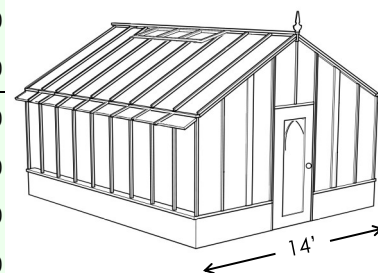

14' Garden Deluxe Freestanding