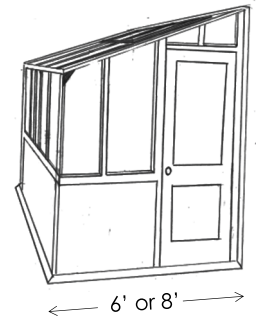

7' x 7' Trillium Freestanding

7' x 11' Trillium Freestanding

Dr. Infrared Heater

Oscillating Fan

Wireless Thermometer/Hygrometer with Remote Sensor

Benches

Plant Hanging Bar

Thermometer/Hygrometer

Side Wall Shelf

Questions? Call us! (503) 244-4100 or (800) 334-4115 or email: sturdi@sturdi-built.com

Lean-to Styles

Deluxe Regular Lean-to Regular is designed to sit on a 32" high base wall.

Width	Length	Greenhouse without Base Wall	32" High Sturdi-Built Base Wall	Thermal Option™	Tempered Glass or Twin Wall Roof	1-Tier Benches	2-Tier Benches
6' Regular Lean-to	12'	\$ 6,610	\$ 1,380	\$ 1,470	\$ 690	\$ 660	\$ 920
height: 8'-1"	14'	7,500	1,560	1,640	800	800	1,140
30" wide door	16'	8,360	1,740	1,780	910	800	1,140
8' Regular Lean-to	12'	8,470	1,620	1,960	910	660	920
height: 8'-9"	14'	9,680	1,790	2,160	1,070	800	1,140
30" wide door	18'	11,990	2,080	2,540	1,360	840	1,200

6' Deluxe Regular Lean-to

Deluxe Glass-to-Ground Lean-to Designed to sit on a 9 1/2" high base wall.

Width	Length	Greenhouse without Base Wall	9.5" High Sturdi-Built Base Wall	Thermal Option	Tempered Glass or Twin Wall Roof	1-Tier Benches	2-Tier Benches
6' Glass to Ground	12'	\$ 8,420	\$ 460	\$ 1,980	\$ 690	\$ 660	\$ 920
height: 8'-2"	14'	9,780	560	2,190	800	800	1,140
30" wide door	16'	11,070	670	2,390	910	800	1,140
8' Glass to Ground	12'	10,620	540	2,430	910	660	920
height: 8'-10"	14'	11,610	640	2,650	1,070	800	1,140
30" wide door	16'	12,300	730	2,870	1,210	800	1,140