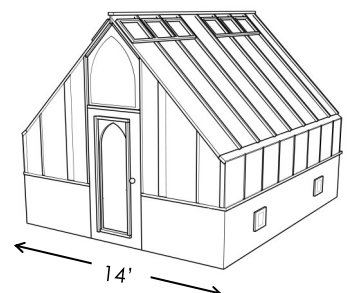

14' Tudor Freestanding

Questions? Call us! (503) 244-4100 or (800) 334-4115 or email: sturdi@sturdi-built.com