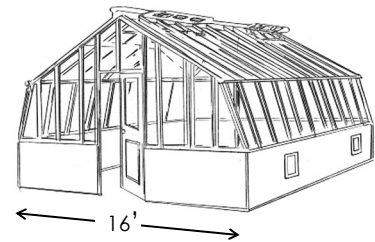

16' Tropic Freestanding

Tudor Includes arched door, arched above-door glazing and gussets.

Width	Length	Greenhouse without Base Wall	32" High Sturdi-Built Base Wall	Thermal Option	Tempered Glass or Twin Wall Roof	1-Tier Benches	2-Tier Benches
8' Freestanding	9'	$ 9,810	$ 2,070	$ 1,990	$ 890	$ 760	$ 1,020
height: 9'-3"	11'	11,890	2,240	2,240	1,090	780	1,060
30" wide door	12'	12,740	2,390	2,370	1,190	1,200	1,560
	14'	14,580	2,560	2,610	1,390	1,440	1,920
10' Freestanding	12'	16,170	2,510	3,050	1,510	1,320	1,840
height: 10'-0"	14'	18,490	2,680	3,340	1,760	1,600	2,280
35" wide door	16'	20,820	2,910	3,630	2,000	1,600	2,280
12' Freestanding	12'	19,970	3,150	3,760	1,830	1,300	2,020
height: 11'-0"	14'	22,790	3,330	4,100	2,120	1,400	2,320
35" wide door	16'	25,720	3,740	4,440	2,430	1,400	2,320
	18'	28,290	3,920	4,800	2,730	1,570	2,450
14' Freestanding	14'	27,190	3,190	5,040	2,510	1,600	2,280
height: 12'-0"	16'	30,370	3,370	5,430	2,860	1,600	2,280
35" wide door	18'	33,560	3,610	5,830	3,220	1,680	2,400
	20'	37,970	3,770	6,230	3,580	1,760	2,560