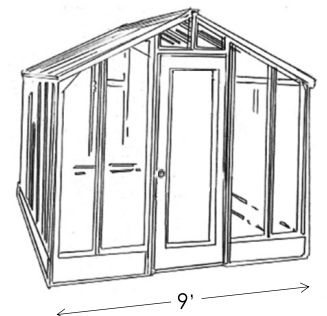

9' Deluxe Glass-to-Ground Freestanding

Questions? Call us! (503) 244-4100 or (800) 334-4115 or email: sturdi@sturdi-built.com