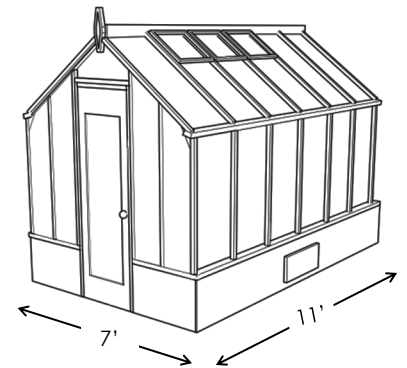

7' x 11' Trillium Freestanding