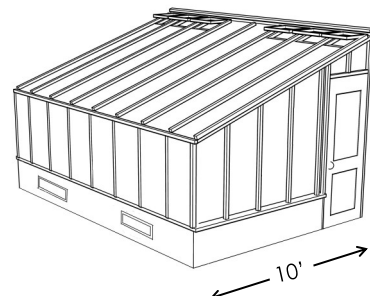

10' Garden Sunroom Lean-to

Questions? Call us! (503) 244-4100 or (800) 334-4115 or email: sturdi@sturdi-built.com