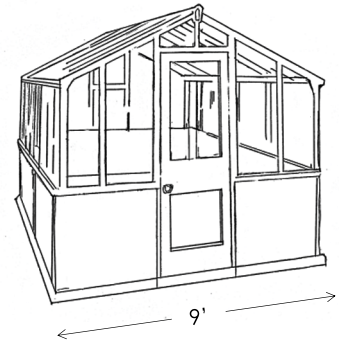

Prefabricated sections for delivery or pickup

Crated for shipment

Questions? Call us! (503) 244-4100 or (800) 334-4115 or email: sturdi@sturdi-built.com

Freestanding Styles

Deluxe Regular 10' and 12' widths have redwood beams. 14' & 16' widths come with pipe beams and center posts.

Width	Length	Greenhouse without Base Wall	Tempered Glass or				
			32" High Sturdi-Built Base Wall	Thermal Option™	Twin Wall Roof	1-Tier Benches	2-Tier Benches
9' Regular	12'	\$ 9,310	\$ 1,800	\$ 2,390	\$ 1,060	\$ 1,320	\$ 1,840
Freestanding	14'	10,660	2,110	2,650	1,230	1,600	2,280
height: 8'-2"	16'	11,870	2,400	2,920	1,410	1,600	2,280
30" wide door	18'	13,080	2,560	3,180	1,580	1,680	2,400
10' Regular	12'	11,690	1,900	2,740	1,190	1,320	1,840
Freestanding	14'	13,320	2,190	3,010	1,390	1,600	2,280
height: 8'-7"	16'	14,890	2,480	3,300	1,580	1,600	2,280
35" wide door	18'	16,350	2,650	3,590	1,780	1,680	2,400
12' Regular	14'	18,160	2,240	3,600	1,670	1,600	2,280
Freestanding	16'	20,580	2,650	3,920	1,900	1,600	2,280
height: 9'-1"	18'	23,000	2,830	4,240	2,150	1,680	2,400
35" wide door	20'	26,030	3,000	4,550	2,390	1,760	2,560
14' Regular	14'	17,310	2,410	4,080	1,870	1,600	2,280
Freestanding	16'	19,880	2,830	4,420	2,130	1,600	2,280
height: 9'-8"	18'	21,910	3,000	4,760	2,400	1,680	2,400
36" wide door	20'	24,820	3,160	5,120	2,660	1,760	2,560
16' Regular	18'	24,940	3,160	5,500	2,830	1,680	2,400
Freestanding	20'	28,340	3,590	5,870	3,150	1,760	2,560
height: 10'-0"	21'	30,990	3,750	6,270	3,300	2,400	3,420
36" wide door	23'	31,600	3,890	6,490	3,450	2,400	3,420