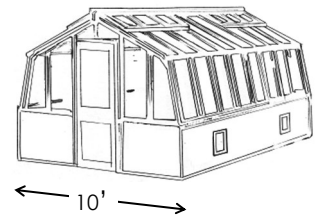

10' Tropic Freestanding